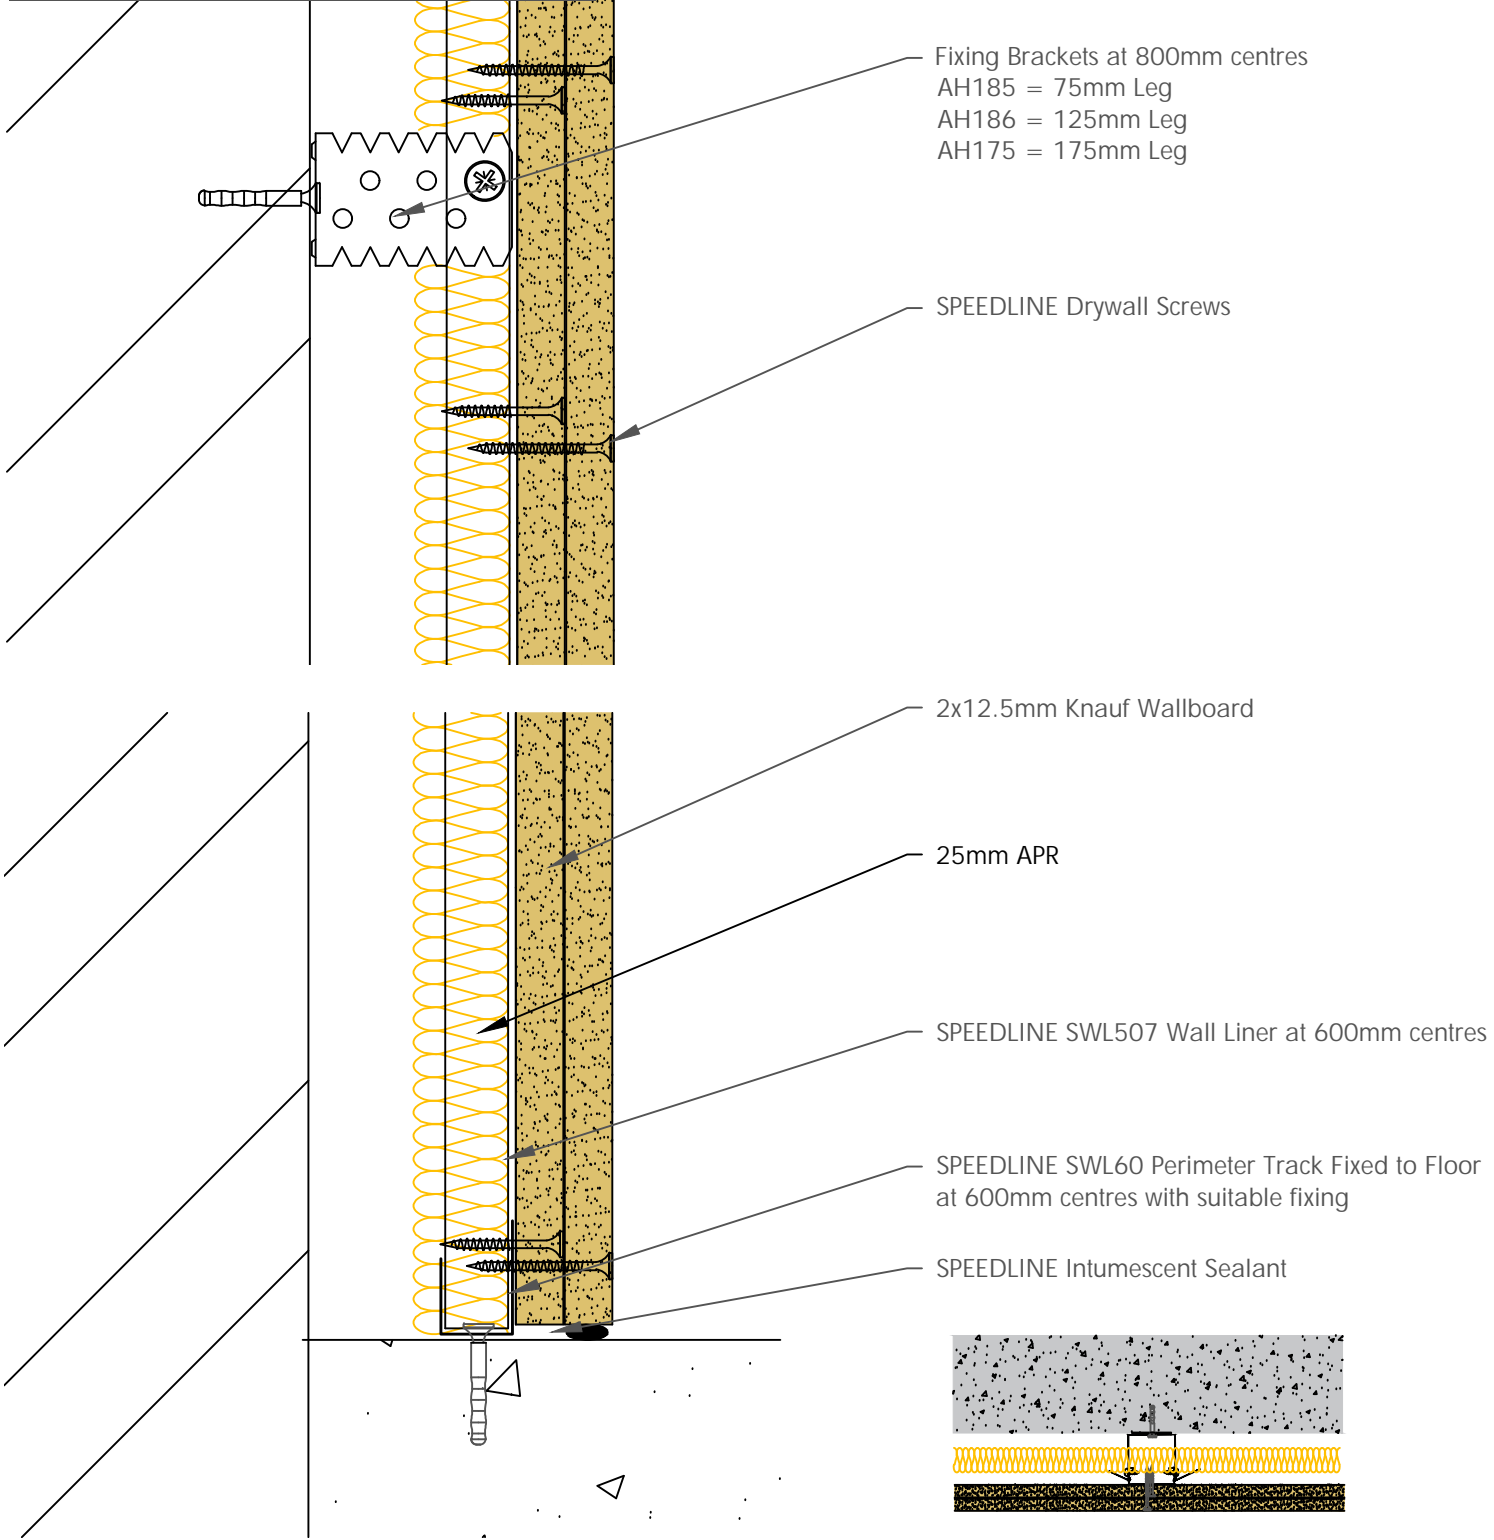

Board Thickness	Speedline Drywall Fixing Length
12.5mm & 15mm	25mm
12.5mm + 12.5mm	25mm + 38mm
12.5mm + 15mm	25mm + 42mm
15mm + 15mm	25mm + 42mm

CDR No: _____ DATE: 22/10/19 _____ Details to be read in conjunction with project specification guidelines

WALL LINING SYSTEM - WL507-K-57(25)

All performance data and system specifications are for systems constructed with materials & components as shown. The inclusion or substitution of any other manufacturers materials or components could invalidate test data and system performance and permission must be given in writing by SIG PLC.